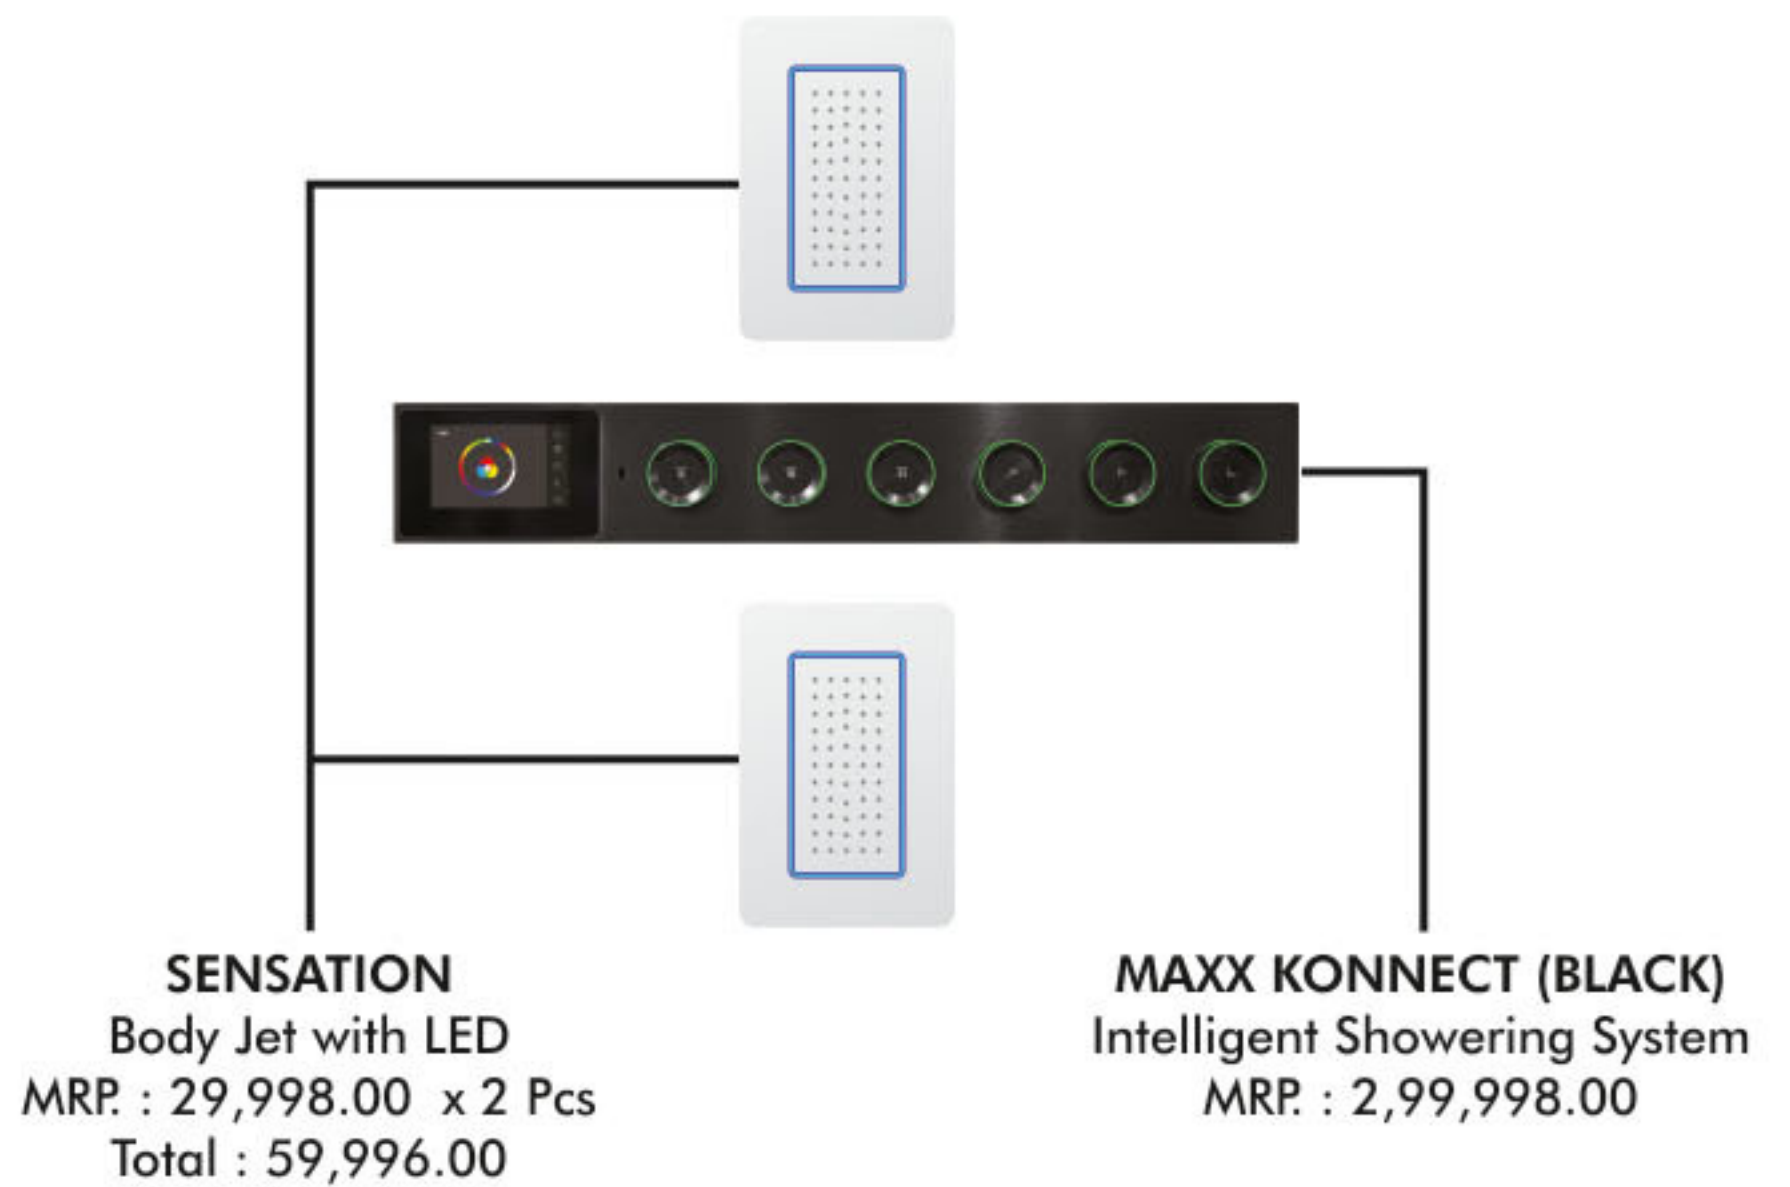

## Tasmania CX & Maxx Konnect Concept

**TASMANIA**  
MRP : 79,998.00

**Total MRP**  
**₹ 4,17,986.00**

## Amigo MX & Maxx Konnect Concept

**AMIGO MX**  
MRP : 4,99,998.00

**Total MRP**  
**₹ 8,59,992.00**

*Strong aesthetic and appealing impact with Geometric Grid design. Like a real sculpture, The Matrix faucet mixer is so worked inside that it evokes the dynamism and geometries of a 3D effect.*