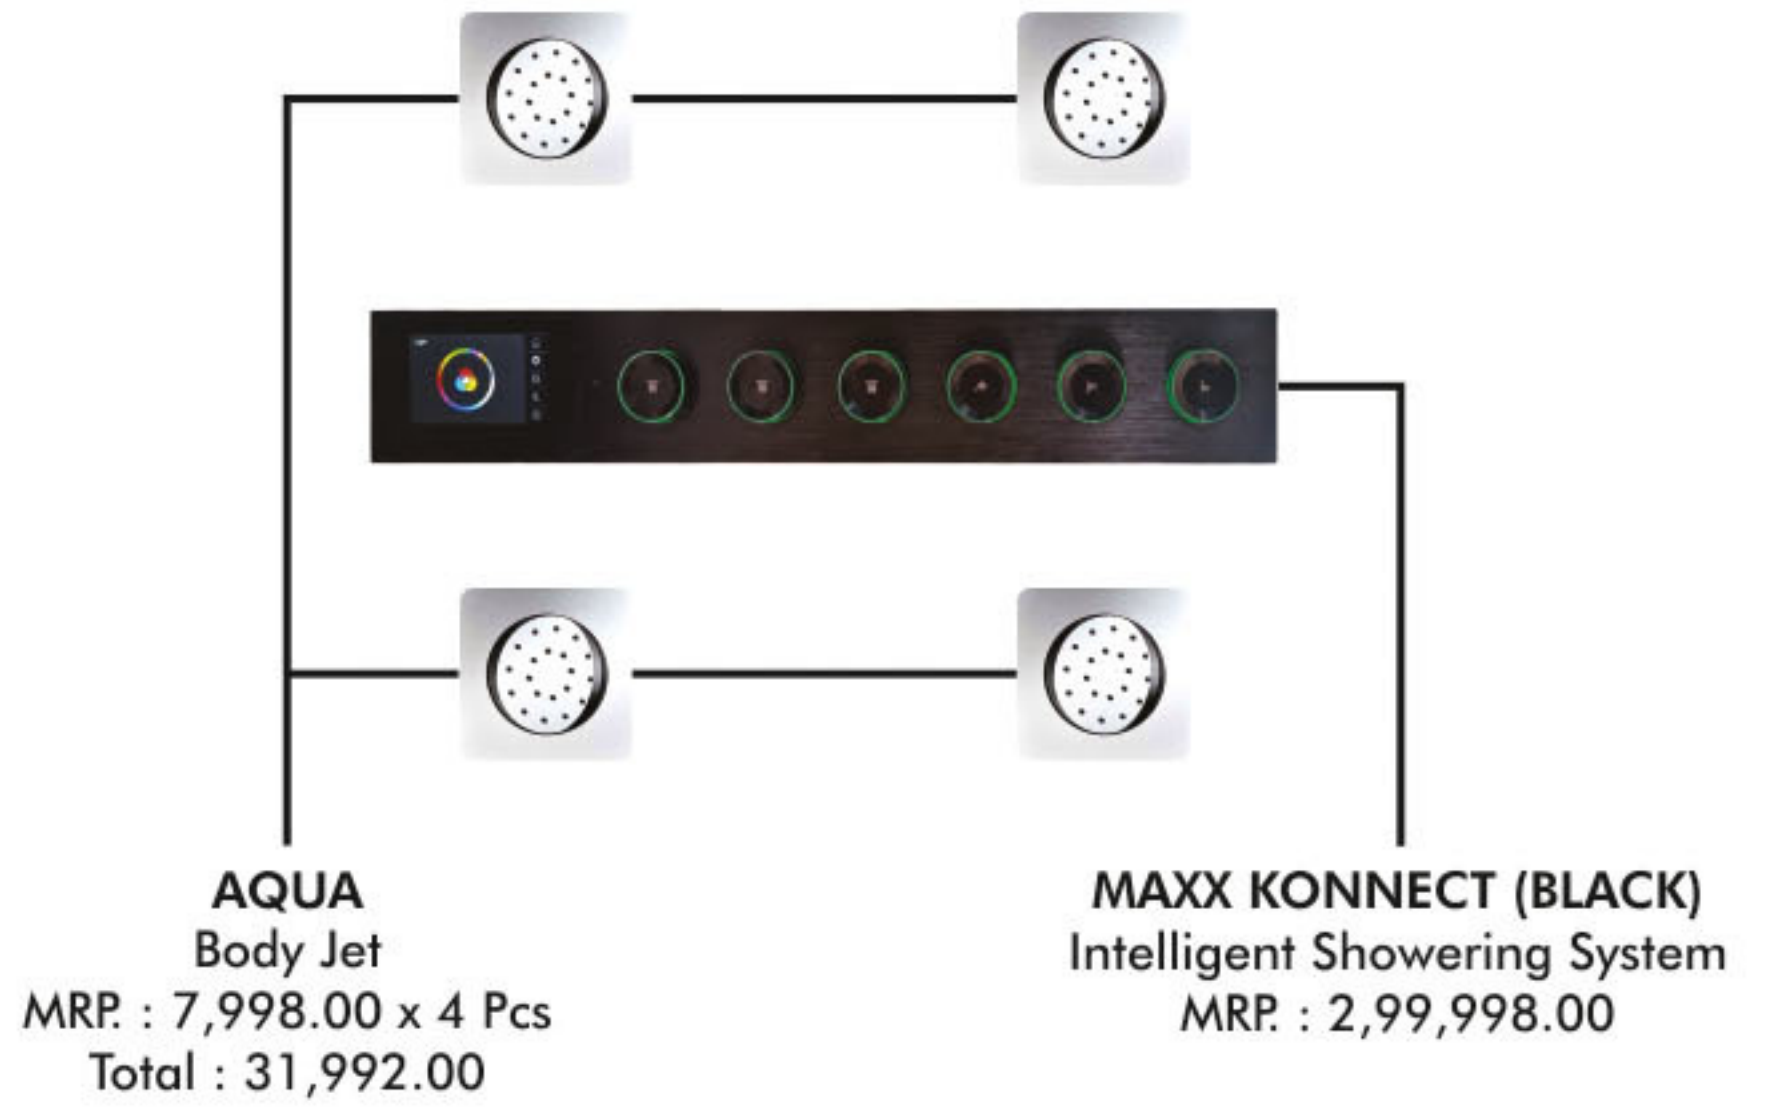

**MAXX KONNECT (BLACK)**  
Intelligent Showering System  
MRP : 2,99,998.00

**Total MRP**  
**₹ 13,29,988.00**

## Marino CX & Maxx Konnect Concept

**MARINO CX**  
MRP : 2,19,998.00

**AQUA**  
Body Jet  
MRP : 7,998.00 x 4 Pcs  
Total : 31,992.00

**MAXX KONNECT (BLACK)**  
Intelligent Showering System  
MRP : 2,99,998.00