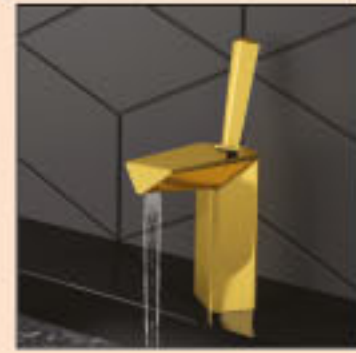

17-18

British Hunk