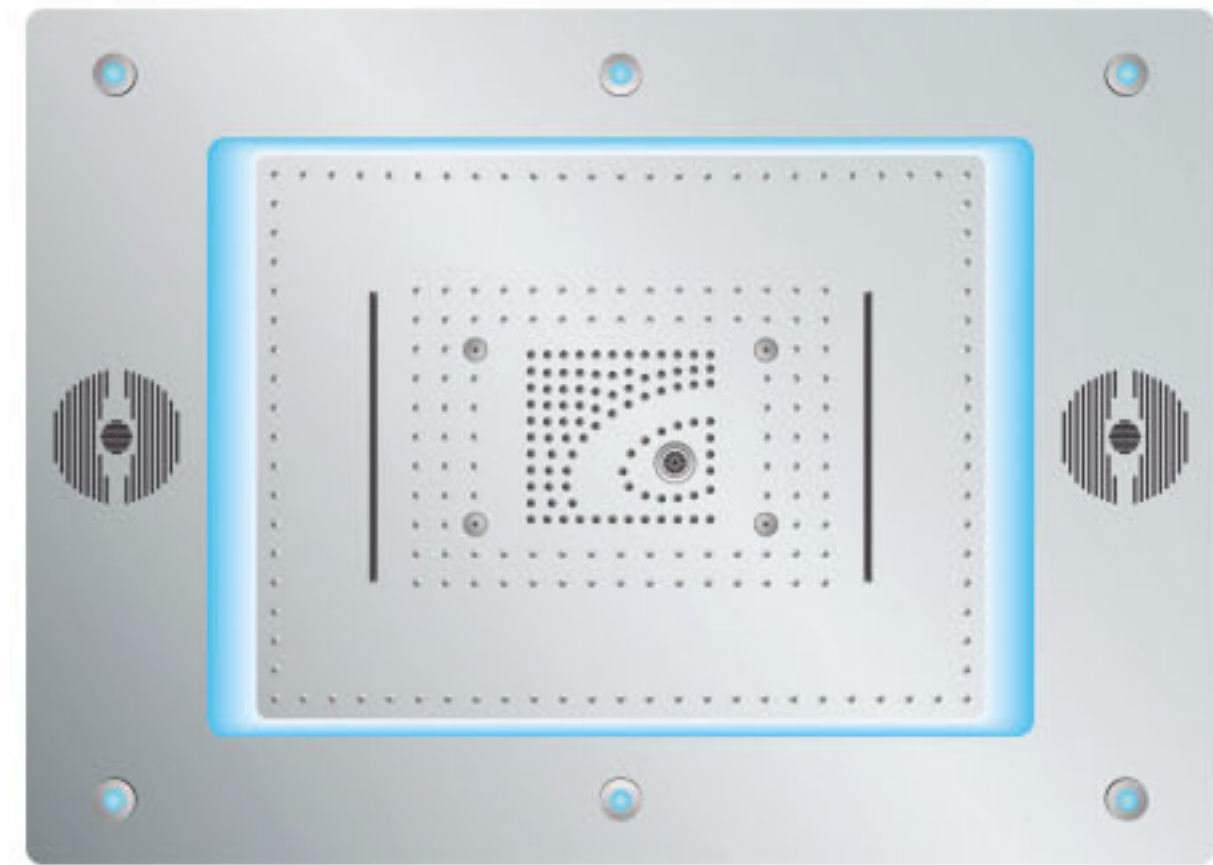

AMIGO MX
MRP : 4,99,998.00