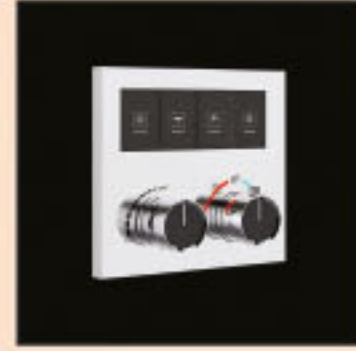

13-13

Retro Maxx Diverter

14-14

Crysta Gold