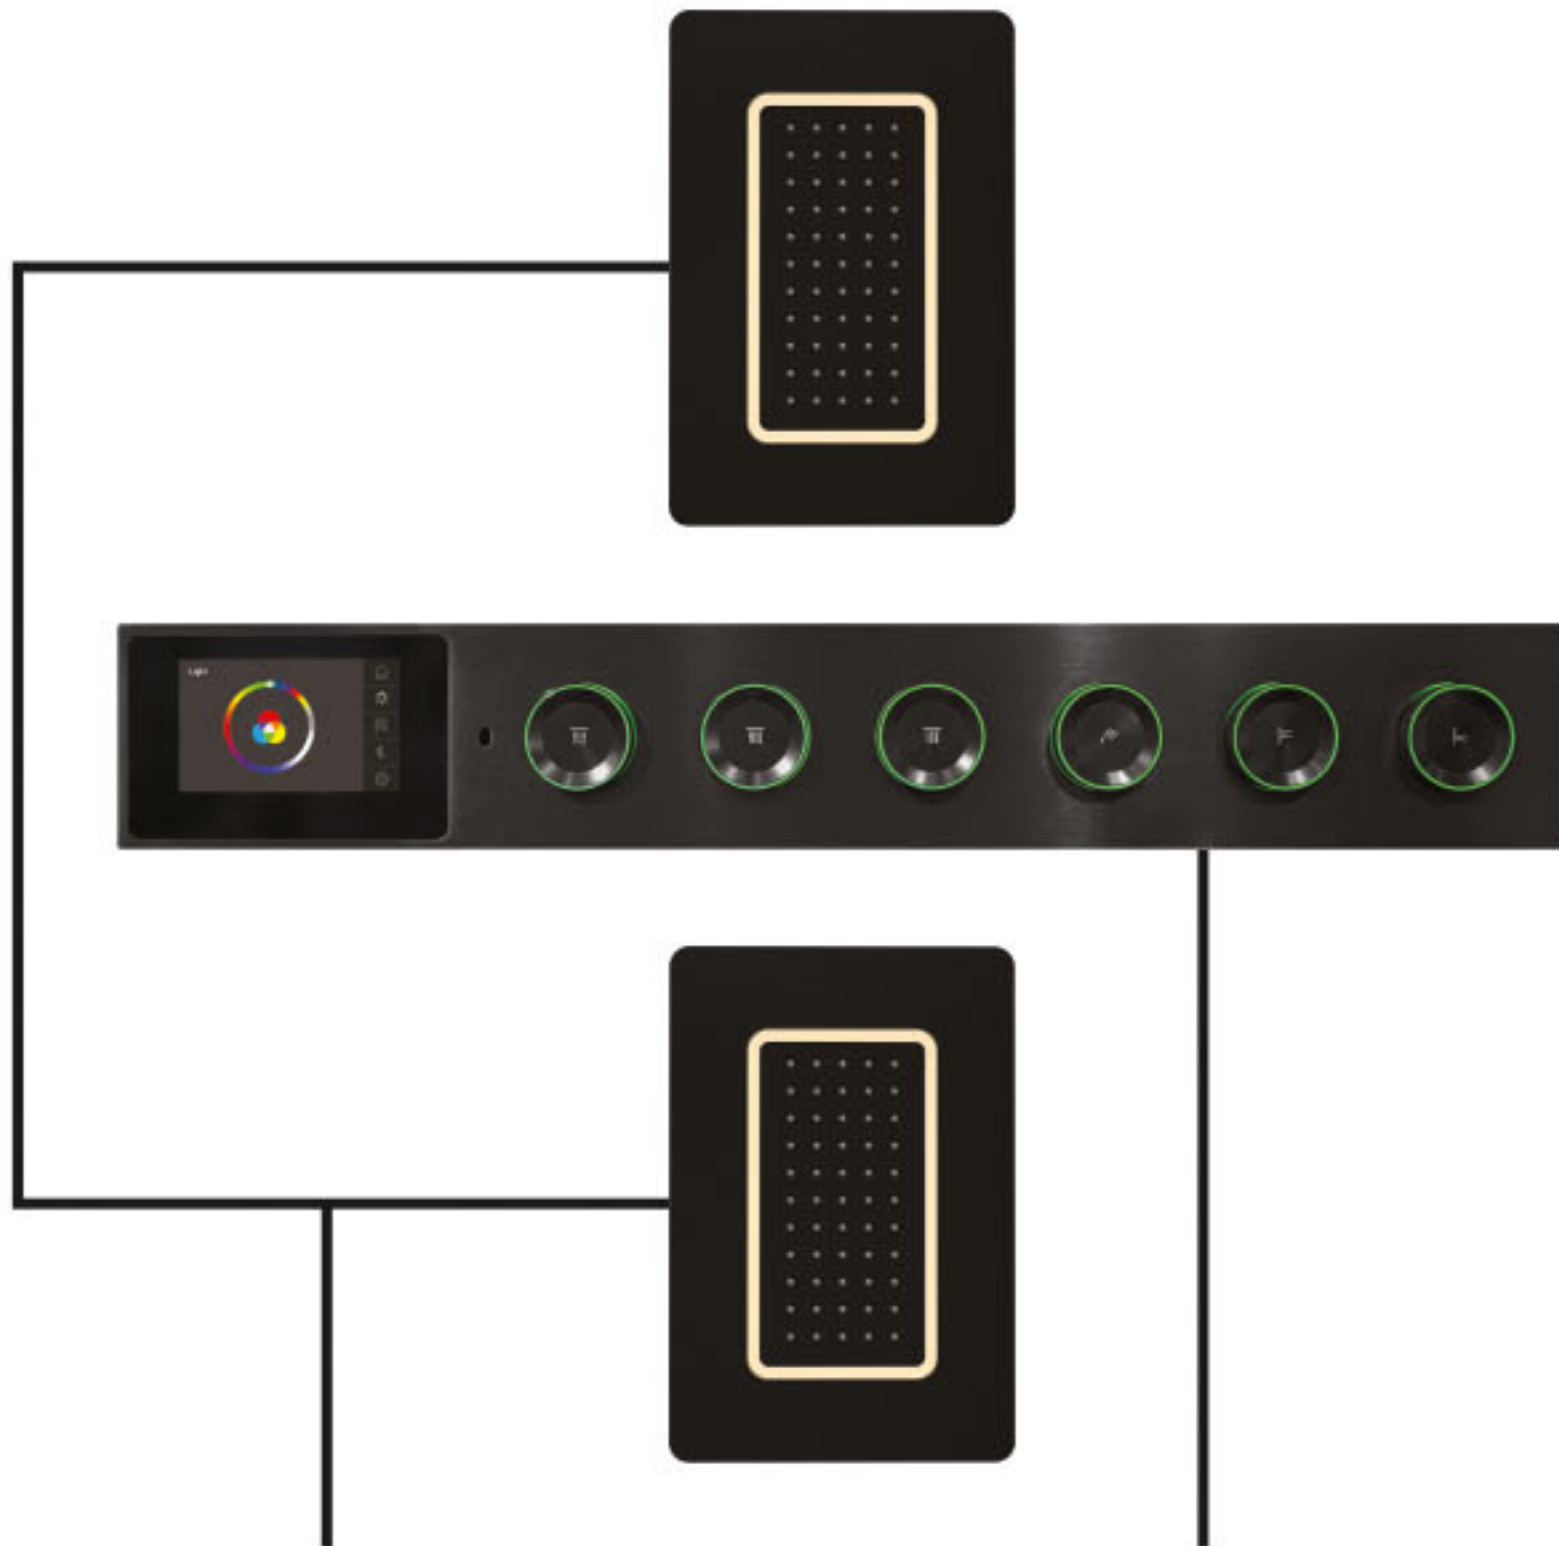

**MUSTANG MATTE OLIVE EUROPA WC**  
MRP : 34,998.00

**HUBB NICKLE POLISH**  
Bathtub Spout  
MRP : 3,998.00

**HUBB NICKLE POLISH**  
Angular Stop Cock  
MRP : 1,398.00 x 3 = 4,194.00

**Total MRP**  
**₹ 1,32,676.00**

**AMIGO MX (MATTE BLACK)**  
MRP : 5,99,998.00

Performing Luxury

Shower + Music

Functions

-   
Music Speaker
-   
Rain Curtain
-   
Column Spray
-   
Mist
-   
Rain Shower
-   
Rain Intense
-   
Double Waterfall
-   
Chromotherapy