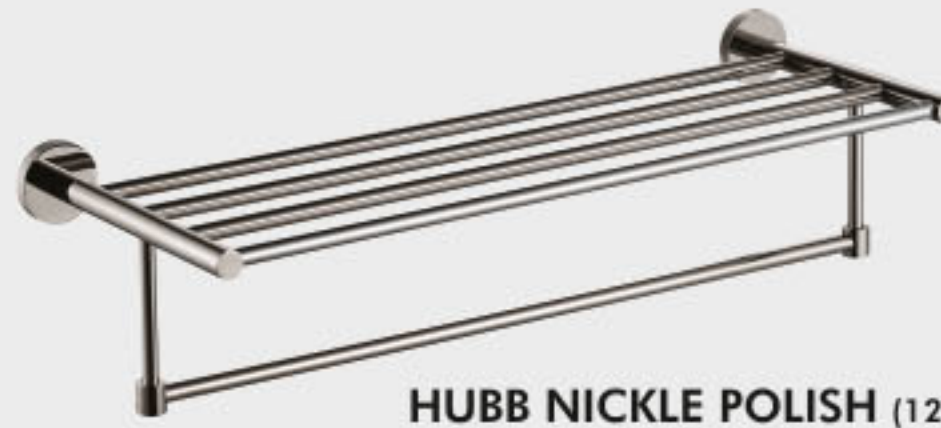

**HUBB ROSE GOLD (1204)**  
Single Towel Rail  
MRP : 5,798.00

**HUBB ROSE GOLD (1205)**  
Towel Rack with Lower Hanger  
MRP : 19,998.00

**HUBB ROSE GOLD (1213)**  
W.C. Brush Holder  
MRP : 4,498.00

**HUBB ROSE GOLD (1206)**  
Robe Hook  
MRP : 3,298.00

**HUBB ROSE GOLD (1207)**  
Towel Ring  
MRP : 4,998.00

**HUBB ROSE GOLD (1208)**  
Paper Holder  
MRP : 3,998.00

**HUBB ROSE GOLD (1209)**  
Tumbler Holder  
MRP : 4,298.00

**HUBB ROSE GOLD (1210)**  
Soap Dish Holder  
MRP : 4,298.00

# Accessories

**HUBB NICKLE POLISH (1214)**  
Single Towel Rail  
MRP : 5,998.00

**HUBB NICKLE POLISH (1215)**  
Towel Rack with Lower Hanger  
MRP : 14,998.00

**HUBB NICKLE POLISH (1223)**  
W.C. Brush Holder  
MRP : 4,498.00