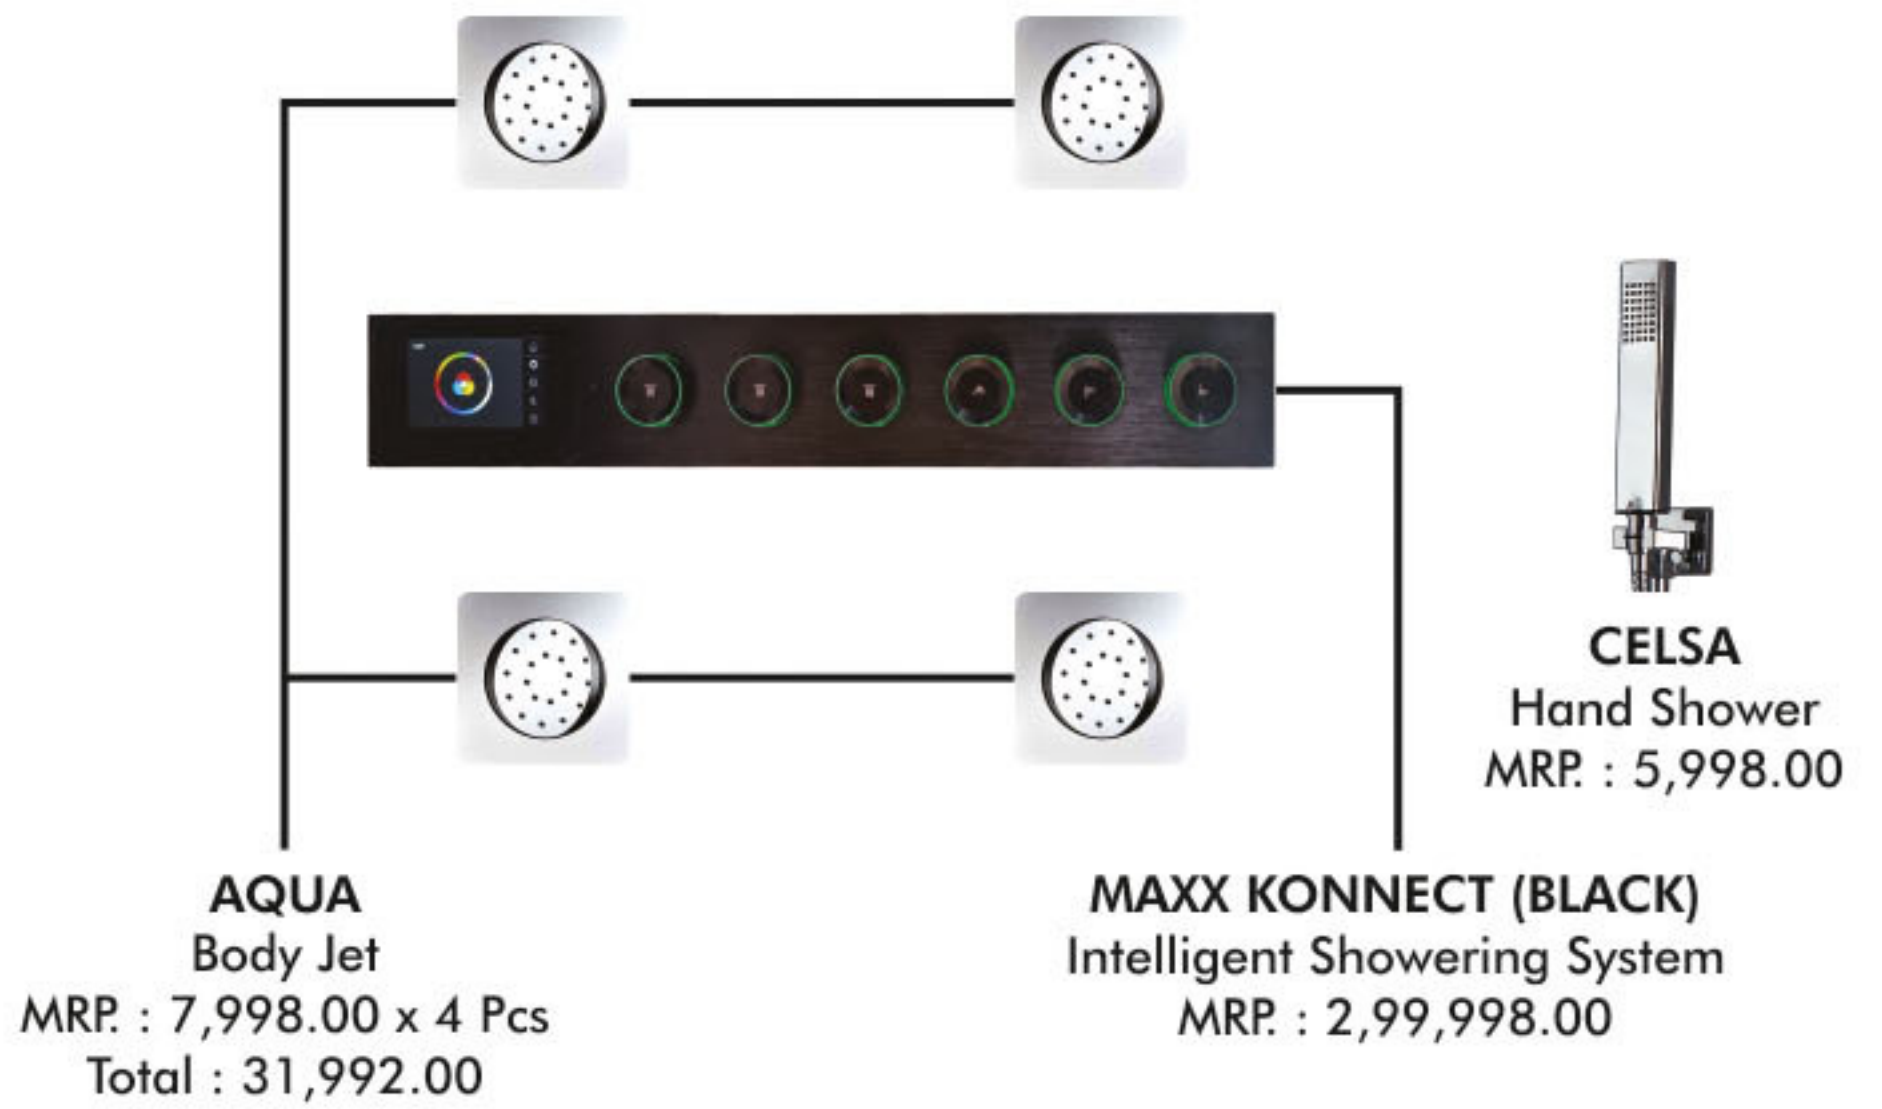

Total MRP
₹ 4,17,986.00