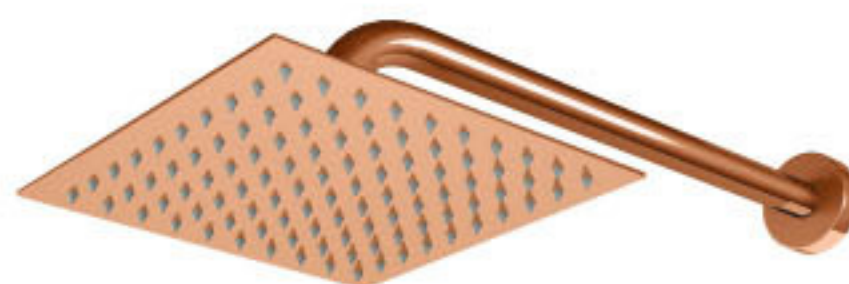

AURA ROSE GOLD SHOWER HEAD (COMBO) (1383)
Shower Head + Shower Arm
Size : 200 x 200 mm | 400 x 80 mm
MRP : 18,998.00 (with Arm)