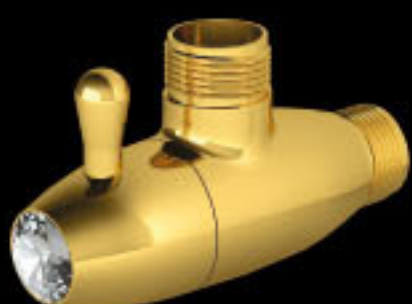

CRYSTA GOLD (899)
Angular Stop Cock
MRP : 3,598.00