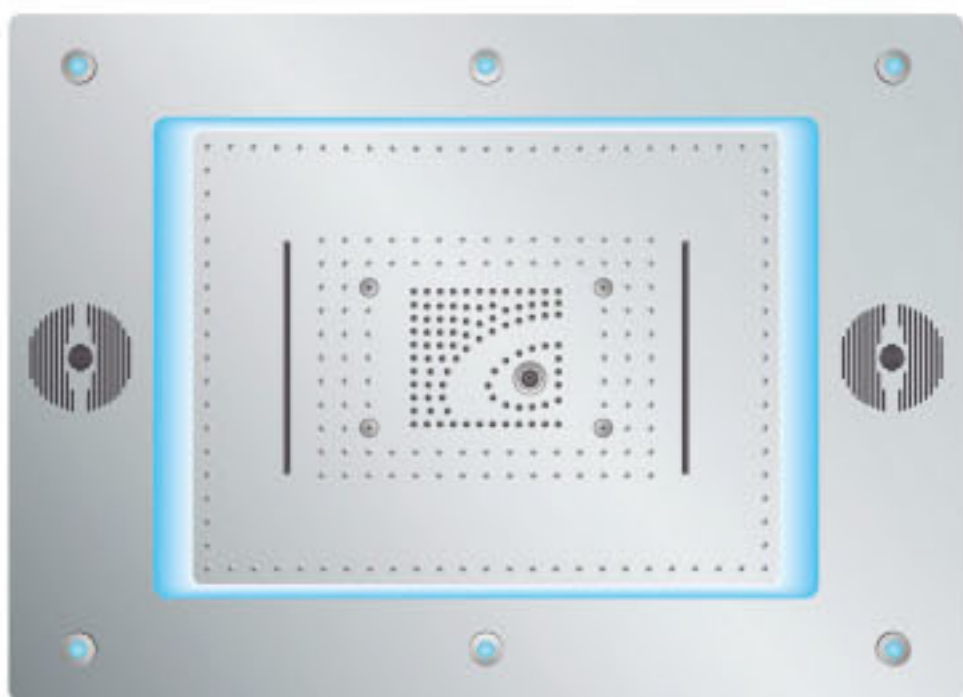

## Amigo MX & Maxx Konnect Concept

**AMIGO MX**  
MRP : 4,99,998.00

**Total MRP**  
**₹ 8,59,992.00**

*Strong aesthetic and appealing impact with Geometric Grid design. Like a real sculpture, The Matrix faucet mixer is so worked inside that it evokes the dynamism and geometries of a 3D effect.*