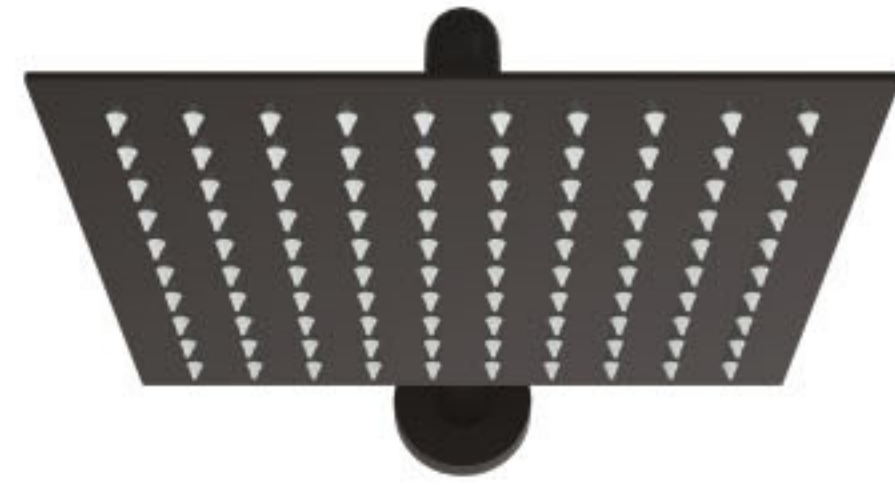

**STELLA MATTE BLACK WC**  
MRP : 64,998.00

**AURA GOLD**  
Bathtub Spout  
MRP : 14,998.00

**Total MRP**  
**₹ 2,25,984.00**

**AURA PLATINUM BLACK**  
Single Lever Tall Basin Mixer  
MRP : 41,998.00

**AURA PLATINUM BLACK (COMBO)**  
Shower Head + Shower Arm  
MRP : 18,998.00