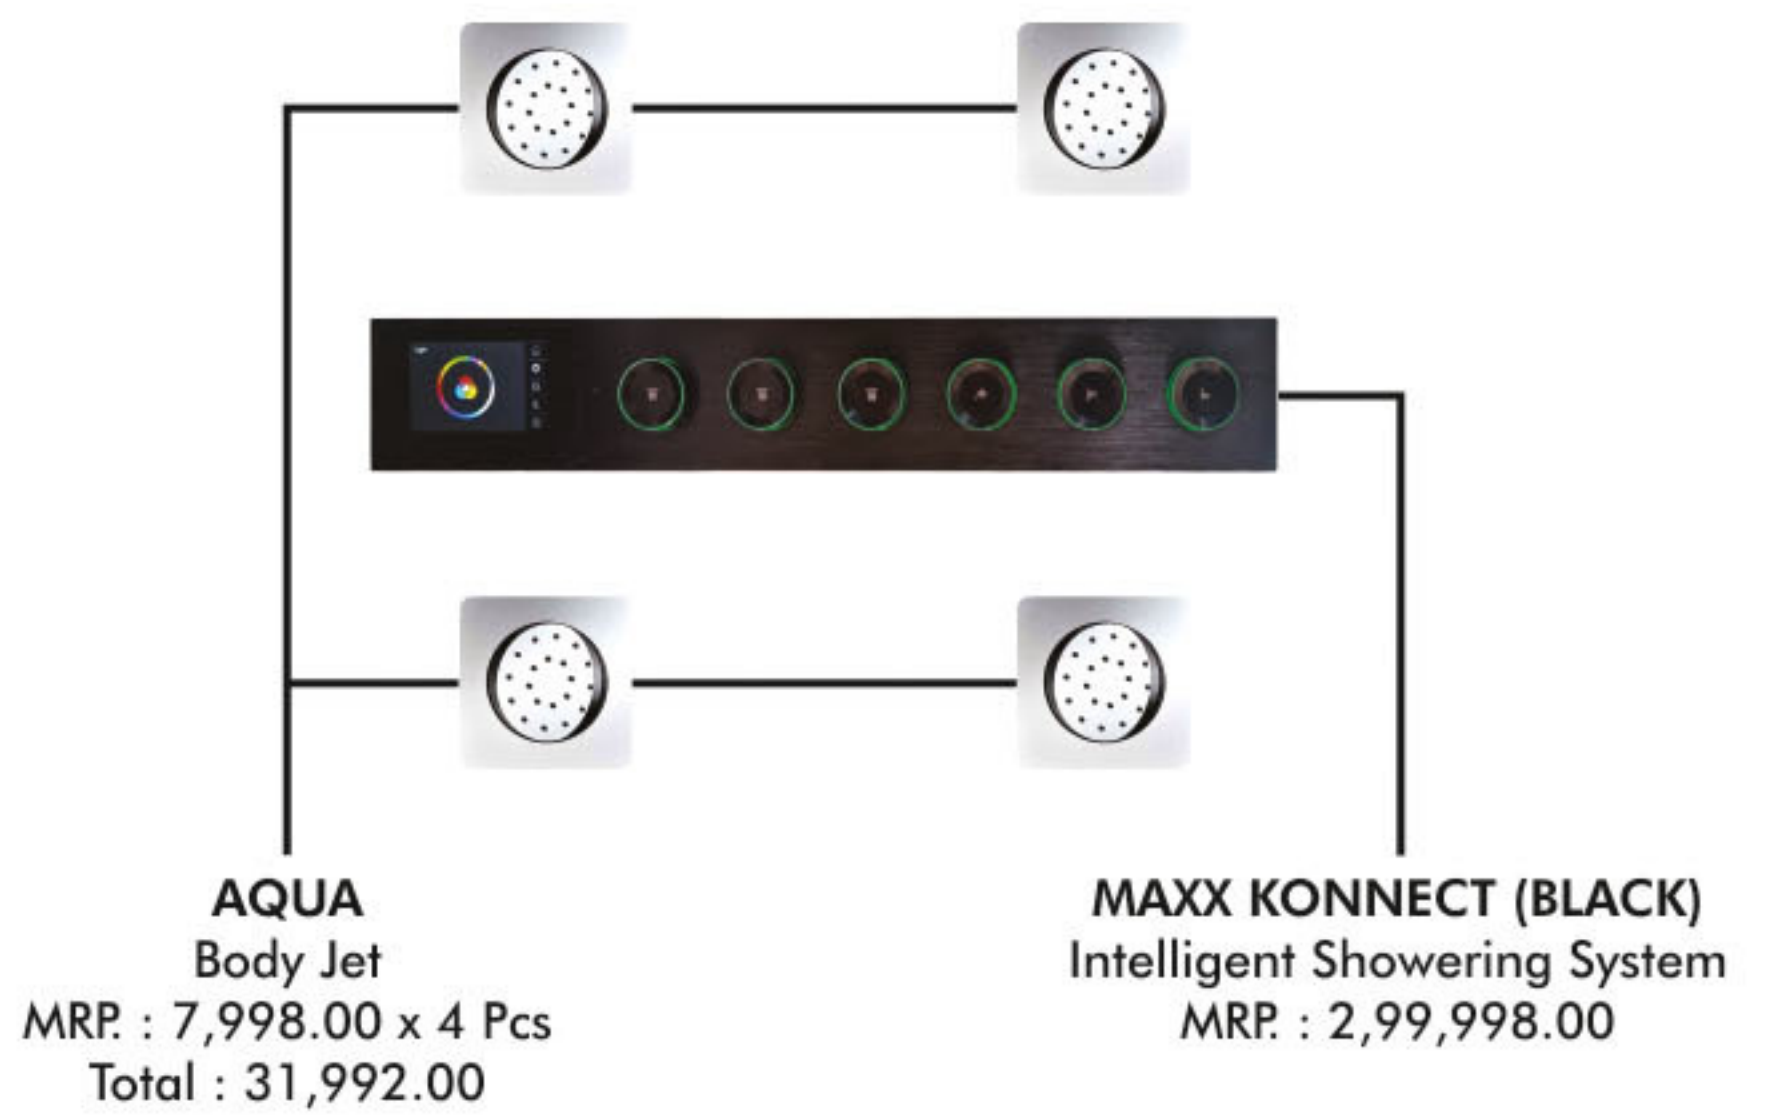

AQUA
Body Jet
MRP : 7,998.00 x 4 Pcs
Total : 31,992.00

MAXX KONNECT (BLACK)
Intelligent Showering System
MRP : 2,99,998.00

Total MRP
₹ 4,31,988.00