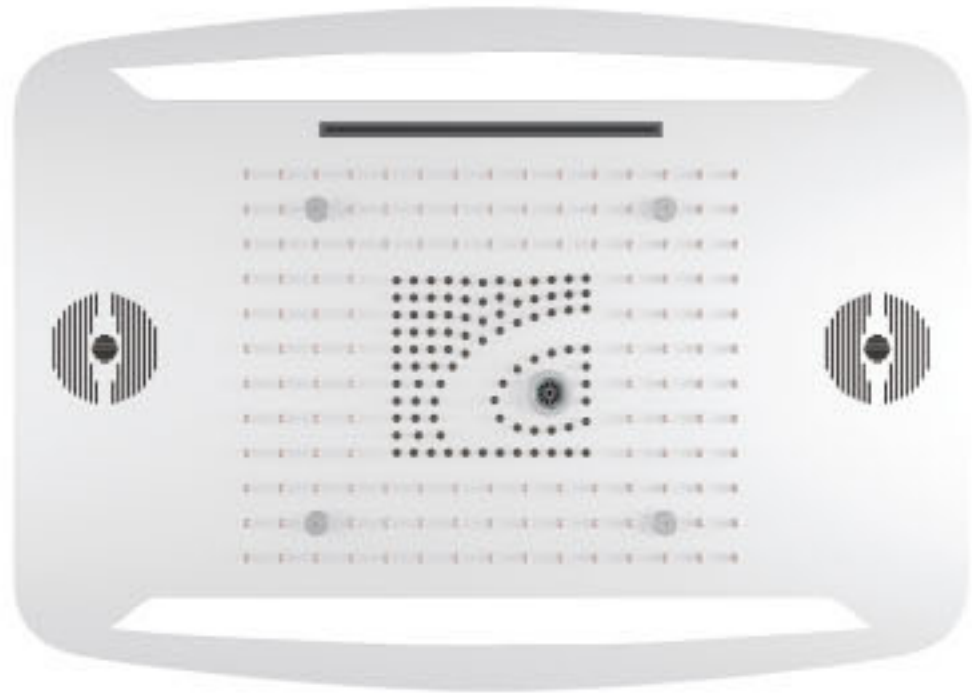

Marino CX & Maxx Konnect Concept

MARINO CX
MRP : 2,19,998.00