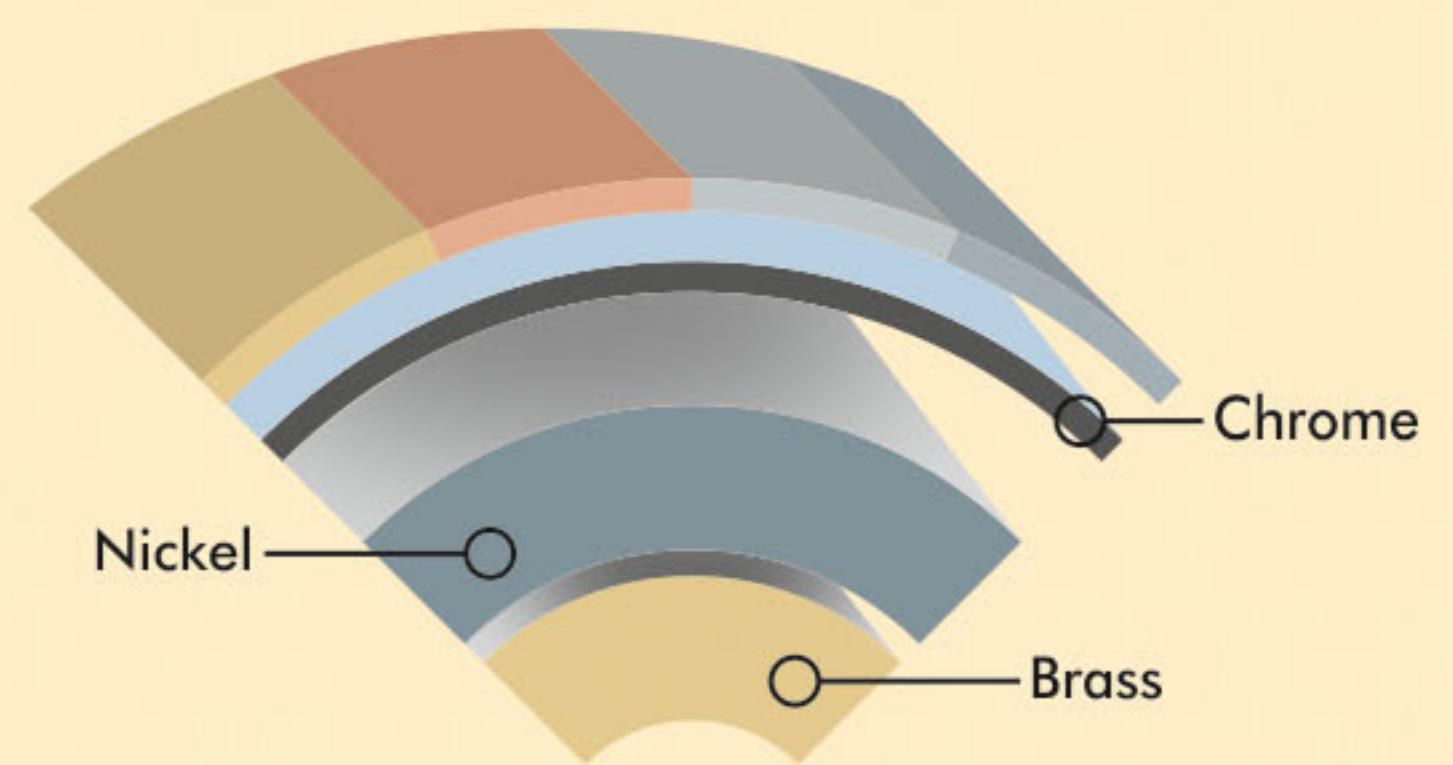

PVD

10 times extra scratch resistant
3 times extra surface hardness

PVD

The pvd surface treatment provides a long lasting surface with superior aesthetic and functional quality.

ENVIRONMENT FRIENDLY

With the pvd process, there is no hexavalent chromium produced which enhances to the environmental and ecological safety aspects of the products.

DESIGN STYLE

In addition to the high efficiency and high performance with the lead-free, water saving. Our product design aesthetics provide a sense of comfort and beauty to bathroom space.

WATER SAVING

By using the two level cartridge in the hublet series, water can be consume as per the low or high pressure requirement.

NON TOXICITY COMPONENTS

The internal flow passage all use low led brass and non toxic parts, providing water that contains no heavy metals and other toxic.

EXTREME CRAFTSMANSHIP

Advanced pvd vacuum coating technology results in significant anti corrosion and surface hardness characteristics. Pvd is meticulously uniform and durable and prevents scratches.

SOFT HANDLING

Through the use of a durable, hardened valve parts, faucet lever operation is smoother and long lasting.

ULTRA RESISTANT

High quality plating process using the 10 micron nickle plated base ensure the high resistant surface.

“ From selecting the long-lasting raw materials to designing and finishing the product, We always strive for an unmatched quality of product and perfection in customer service, what enhances our customer satisfaction. ”