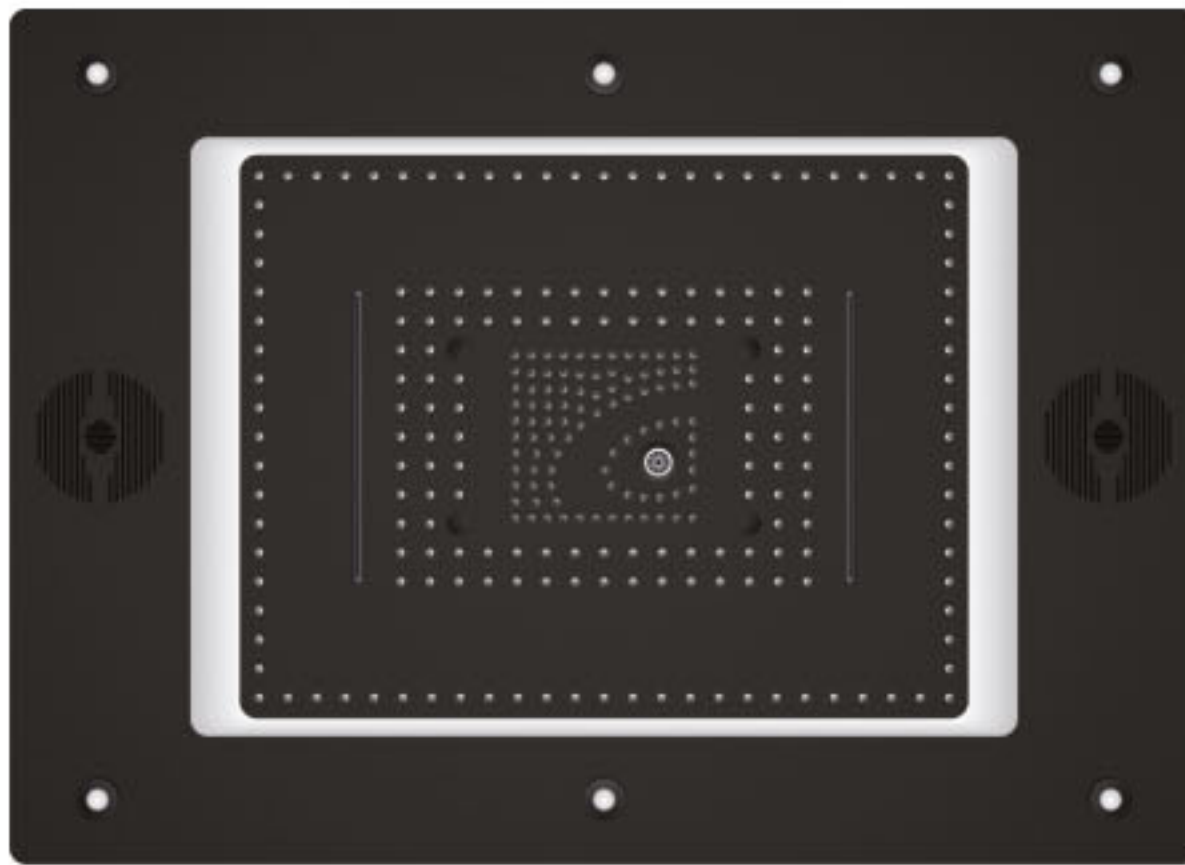

**MUSTANG MATTE OLIVE EUROPA WC**  
MRP : 34,998.00

**HUBB NICKLE POLISH**  
Bathtub Spout  
MRP : 3,998.00

**HUBB NICKLE POLISH**  
Angular Stop Cock  
MRP : 1,398.00 x 3 = 4,194.00

**Total MRP**  
**₹ 1,32,676.00**