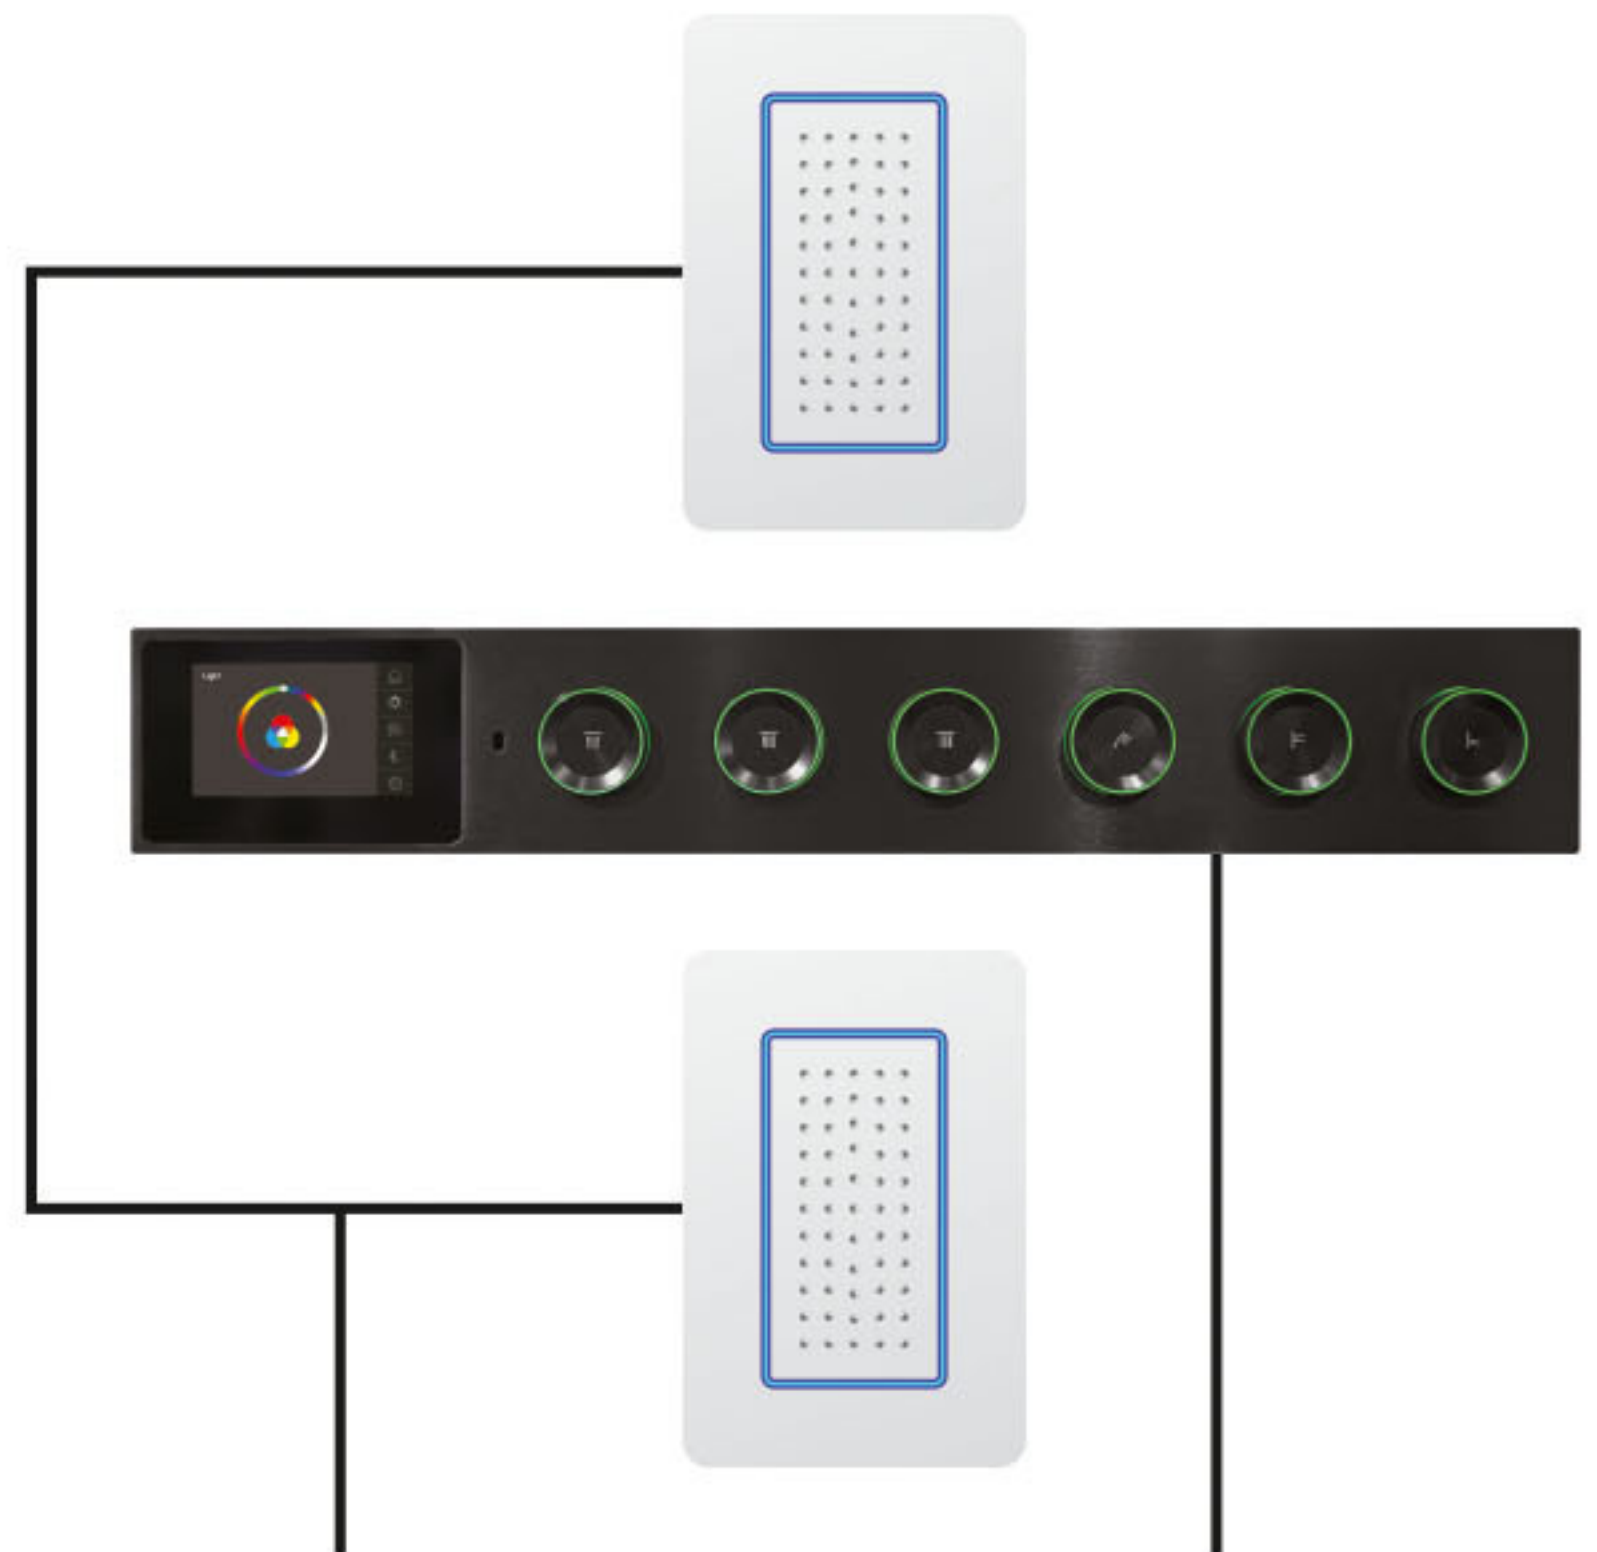

# Smart Toilet Concept

**OTIS STEAM PANEL (4.5 KW)**  
MRP : 1,69,998.00

**AMIGO MX**  
MRP : 4,99,998.00

**X-SMART (WHITE)**  
Tankless Intelligent WC  
MRP : 2,99,998.00

**SENSATION**  
Body Jet with LED  
MRP : 29,998.00 x 2 Pcs  
Total : 59,996.00

**MAXX KONNECT (BLACK)**  
Intelligent Showering System  
MRP : 2,99,998.00

**Total MRP**  
**₹ 13,29,988.00**