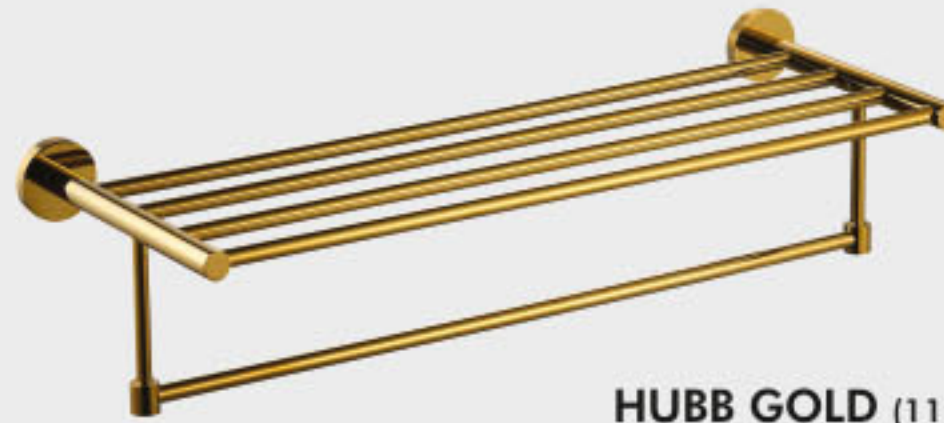

## Shower Arm

**LGT1012 150** (1395)  
Ceiling Square Shower Arm  
Size: 150 mm  
MRP : 2,480.00

**OLIVE BLACK** (1396)  
Ceiling Square Shower Arm  
Size: 150 mm  
MRP : 5,998.00

**OLIVE ROSE GOLD** (1398)  
Ceiling Square Shower Arm  
Size: 150 mm  
MRP : 6,980.00

**HUBB GOLD (1194)**  
Single Towel Rail  
MRP : 5,298.00

**HUBB GOLD (1195)**  
Towel Rack with Lower Hanger  
MRP : 13,998.00

**HUBB GOLD (1203)**  
W.C. Brush Holder  
MRP : 4,898.00

**HUBB GOLD (1196)**  
Robe Hook  
MRP : 3,298.00