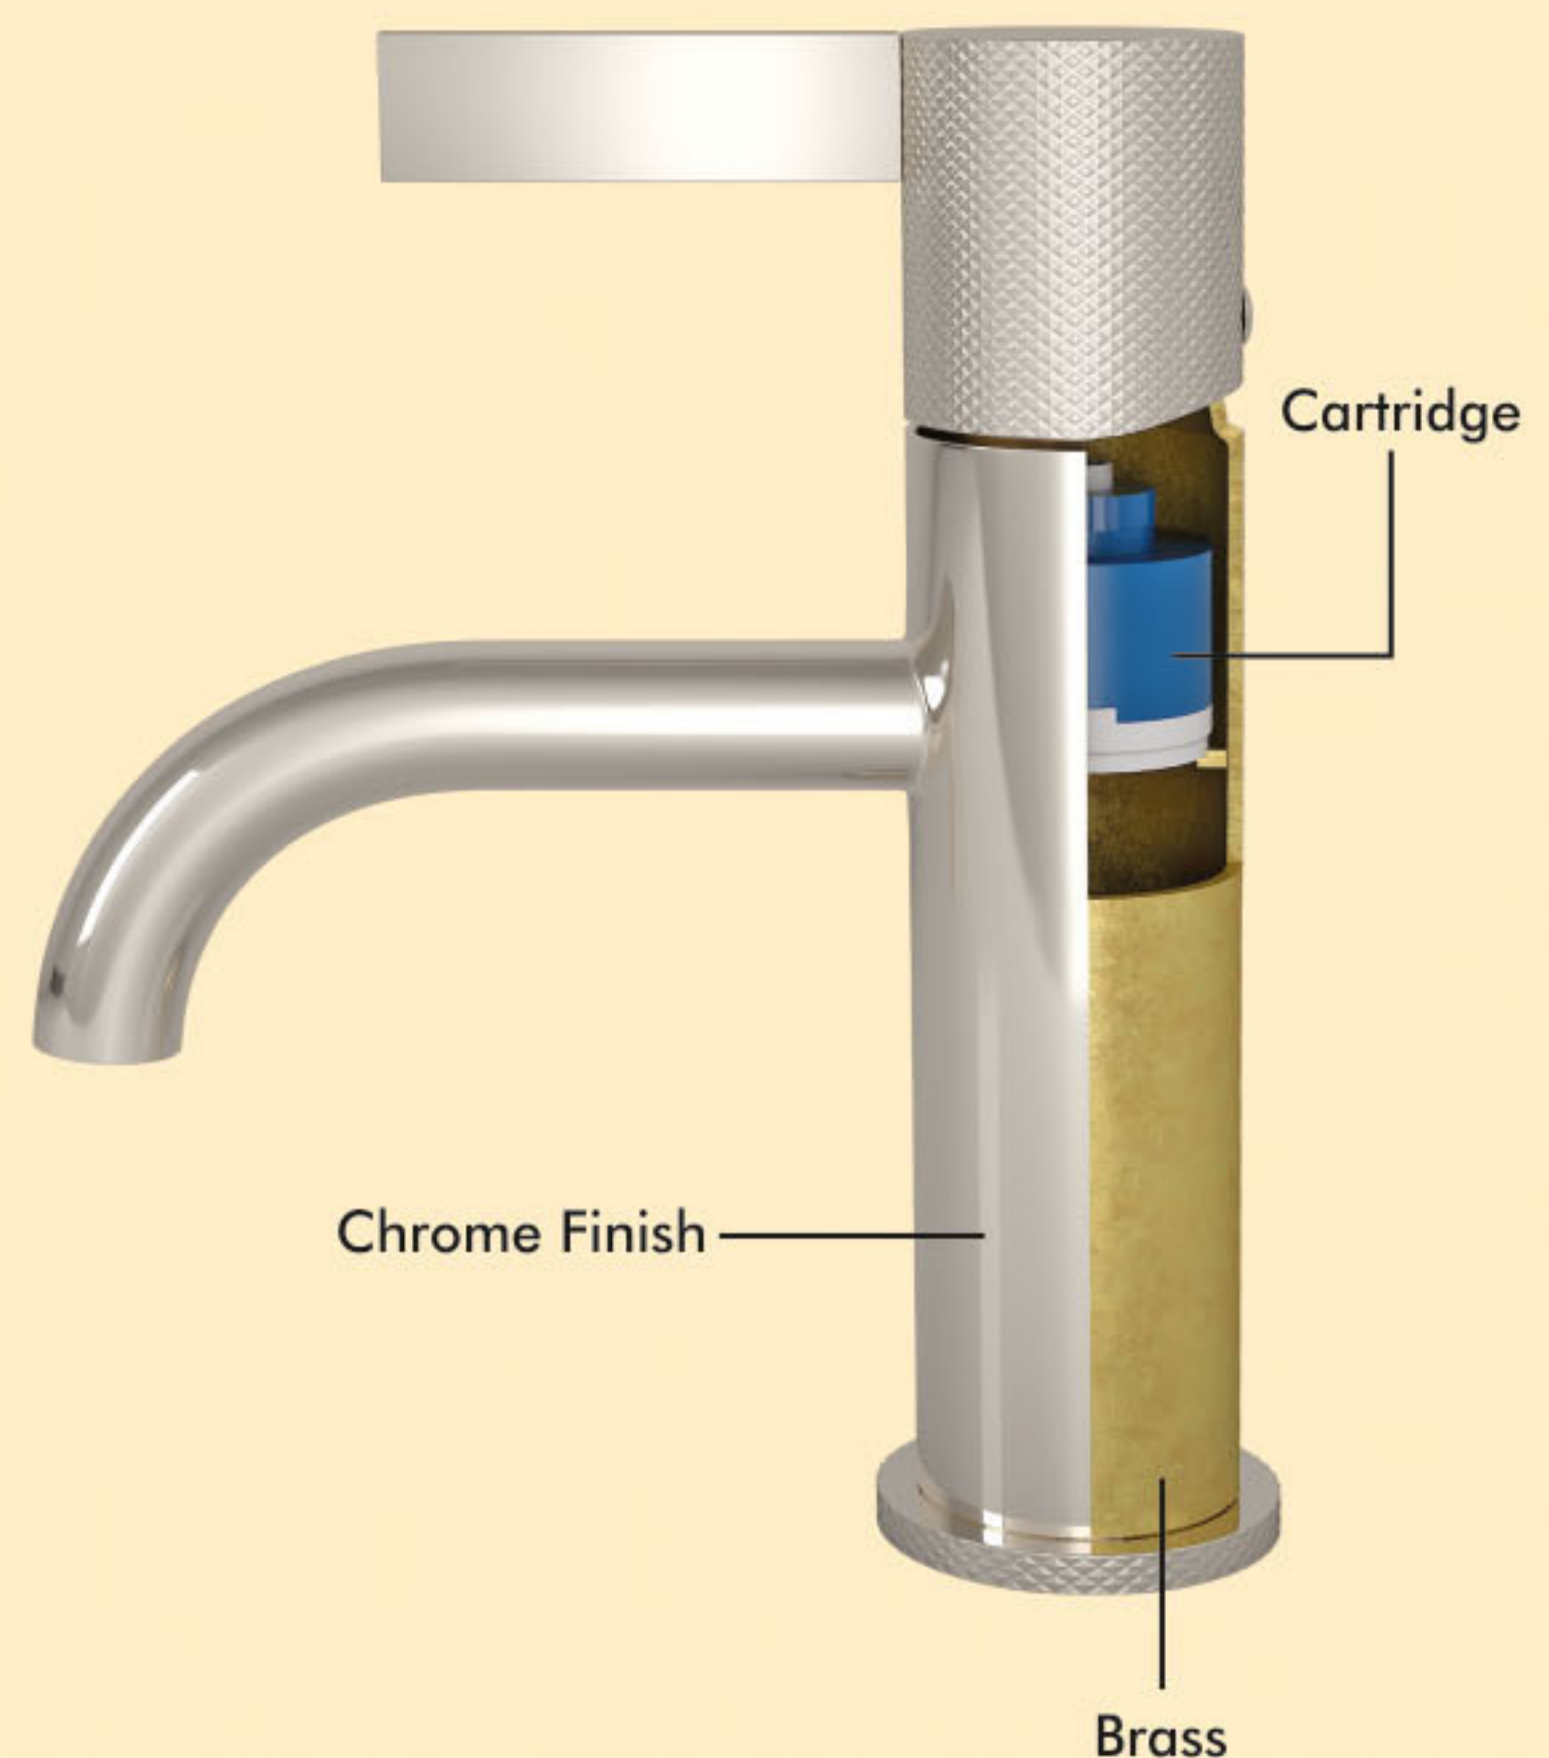

### SOFT HANDLING

Through the use of a durable, hardened valve parts, faucet lever operation is smoother and long lasting.

### ULTRA RESISTANT

High quality plating process using the 10 micron nickle plated base ensure the high resistant surface.

“ From selecting the long-lasting raw materials to designing and finishing the product, We always strive for an unmatched quality of product and perfection in customer service, what enhances our customer satisfaction. ”

Technology & Innovation

**AURA ROSE GOLD**  
Single Lever Tall Basin Mixer  
MRP : 41,998.00

**AURA ROSE GOLD (COMBO)**  
Shower Head + Shower Arm  
MRP : 18,998.00

**LOOP PRIME WHITE BASIN**  
MRP : 15,998.00