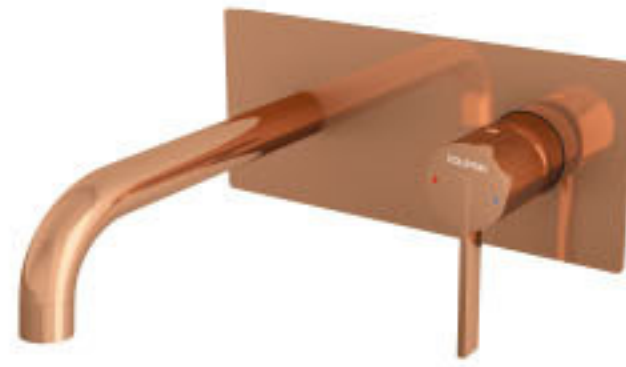

# Hubb Series

**HUBLET GOLD (780)**  
Single Lever Basin Mixer  
MRP : 10,998.00

**HUBLET ROSE GOLD (770)**  
Single Lever Basin Mixer  
MRP : 11,998.00

**HUBLET NICKLE POLISH (796)**  
Single Lever Basin Mixer  
MRP : 10,498.00

**HUBLET GUN METAL (767)**  
Single Lever Basin Mixer  
MRP : 12,998.00

**HUBB GOLD (2886)**  
Single Lever  
Tall Basin Mixer  
MRP : 15,998.00

**HUBB ROSE GOLD (2898)**  
Single Lever  
Tall Basin Mixer  
MRP : 16,998.00

**HUBB NICKLE POLISH (2912)**  
Single Lever  
Tall Basin Mixer  
MRP : 16,998.00

**HUBB GUN METAL (2905)**  
Single Lever  
Tall Basin Mixer  
MRP : 18,998.00

**HUBB GOLD (2887)**  
Wall Mounted Concealed Basin Mixer  
MRP : 16,998.00