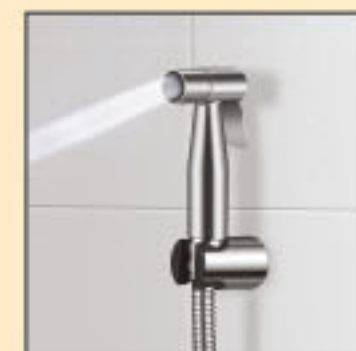

31-31

Accessories