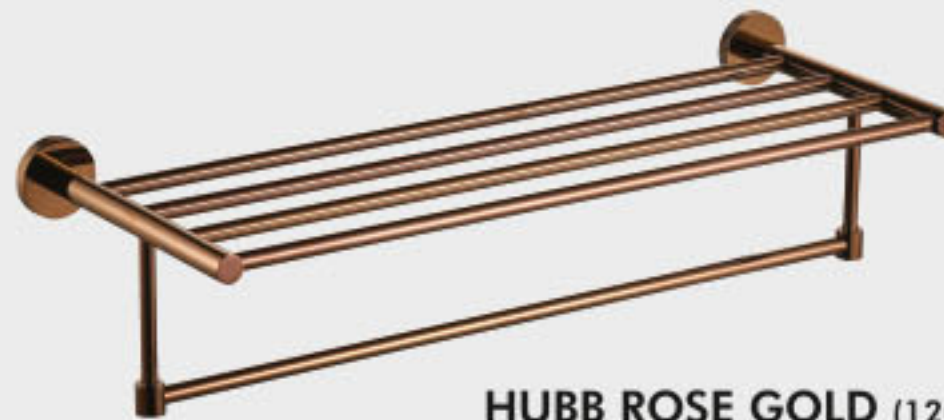

**HUBB GOLD (1194)**  
Single Towel Rail  
MRP : 5,298.00

**HUBB GOLD (1195)**  
Towel Rack with Lower Hanger  
MRP : 13,998.00

**HUBB GOLD (1203)**  
W.C. Brush Holder  
MRP : 4,898.00

**HUBB GOLD (1196)**  
Robe Hook  
MRP : 3,298.00

**HUBB GOLD (1197)**  
Towel Ring  
MRP : 4,798.00

**HUBB GOLD (1198)**  
Paper Holder  
MRP : 3,798.00

**HUBB GOLD (1199)**  
Tumbler Holder  
MRP : 3,998.00

**HUBB GOLD (1202)**  
Soap Basket  
MRP : 4,298.00

**HUBB ROSE GOLD (1204)**  
Single Towel Rail  
MRP : 5,798.00

**HUBB ROSE GOLD (1205)**  
Towel Rack with Lower Hanger  
MRP : 19,998.00

**HUBB ROSE GOLD (1213)**  
W.C. Brush Holder  
MRP : 4,498.00

**HUBB ROSE GOLD (1206)**  
Robe Hook  
MRP : 3,298.00