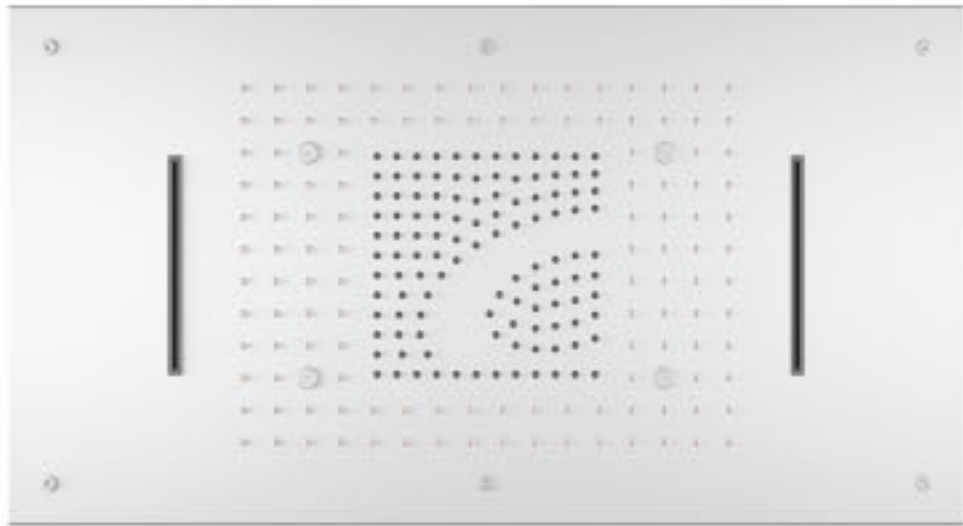

Tasmania CX & Maxx Konnect Concept

TASMANIA
MRP : 79,998.00